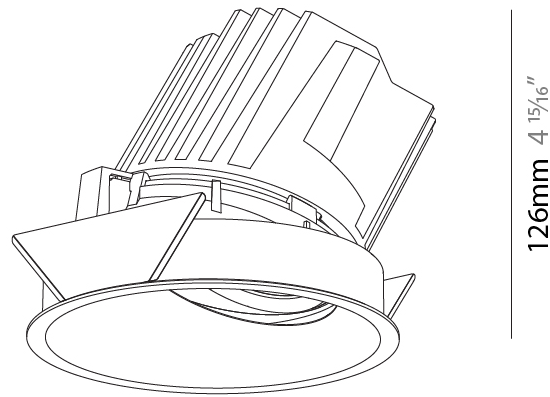

PHYSICAL

Shape: Round
Diameter (mm): 139
Diameter (in): 5 1/2
Height (mm): 126
Height (in): 4 15/16
Ceiling Thickness (mm): 10 / 12.5 / 15
Ceiling Thickness (in): 3/8 or 1/2 or 9/16
Min. Recessing Depth (mm): 140
Min. Recessing Depth (in): 5 1/2
Light Distribution: Adjustable / Asymmetric
Weight (kg): 0.811
Weight (lbs): 1.79
Fixture Finish: SSR / BKV / CWI / CRY / HAB / UFT / ITA / RUA / FTG / MYG / LOD / PUS / FRO / FUP / KIA / POP / BLS / SPG / MEY / GOH / GUM / CHC / COM / ABZ / JAG / OBR / MOS / ROR
Fixture Material: Aluminum Die Cast
Cut-out Measurements: 130mm / 5 1/8"

ELECTRICAL

Lamp Type: LED (Zhaga Standard)
Input Wattage (W): 13.2 / 16.5
Total Output Wattage (W): 12 / 14
Dimming: Tri-Mode (Non-Dimming and Phase Dimming (120Vac only) and 0-10V Dimming)
Driver Included: No
Driver Location: Recessed Housing
Driver Type: Constant Current - Universal
Driver Class: Class 2
Housing: See components
Input Voltage (V): 120 - 277
Constant Current (MA): 350

LED

Number of LEDs: 1
Color Temperature (°K): 2700 / 3000 / 3500 / 4000
Max. Delivered Lumen (lm): 690 / 760 / 823 / 840
Nominal Lumen (lm): 960 / 1070 / 1156 / 1180
CRI: >90 CRI
Lamp Life (hrs): 50000

OPTICAL

Reflector°: 10
Adjustability: Fixed

RATINGS AND CERTIFICATIONS

Certified By: Certified for North American Standards
IP rating: IP20

PROJECT
TYPE
SPECIFIER
QUANTITY
DATE

126mm 4 15/16"

Ø 125mm 4 15/16"

Ø 139mm 5 1/2"