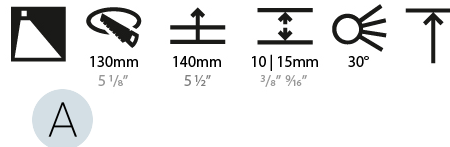

130mm
5 1/8"

140mm
5 1/2"

10 | 15mm
3/8" | 9/16"

30°